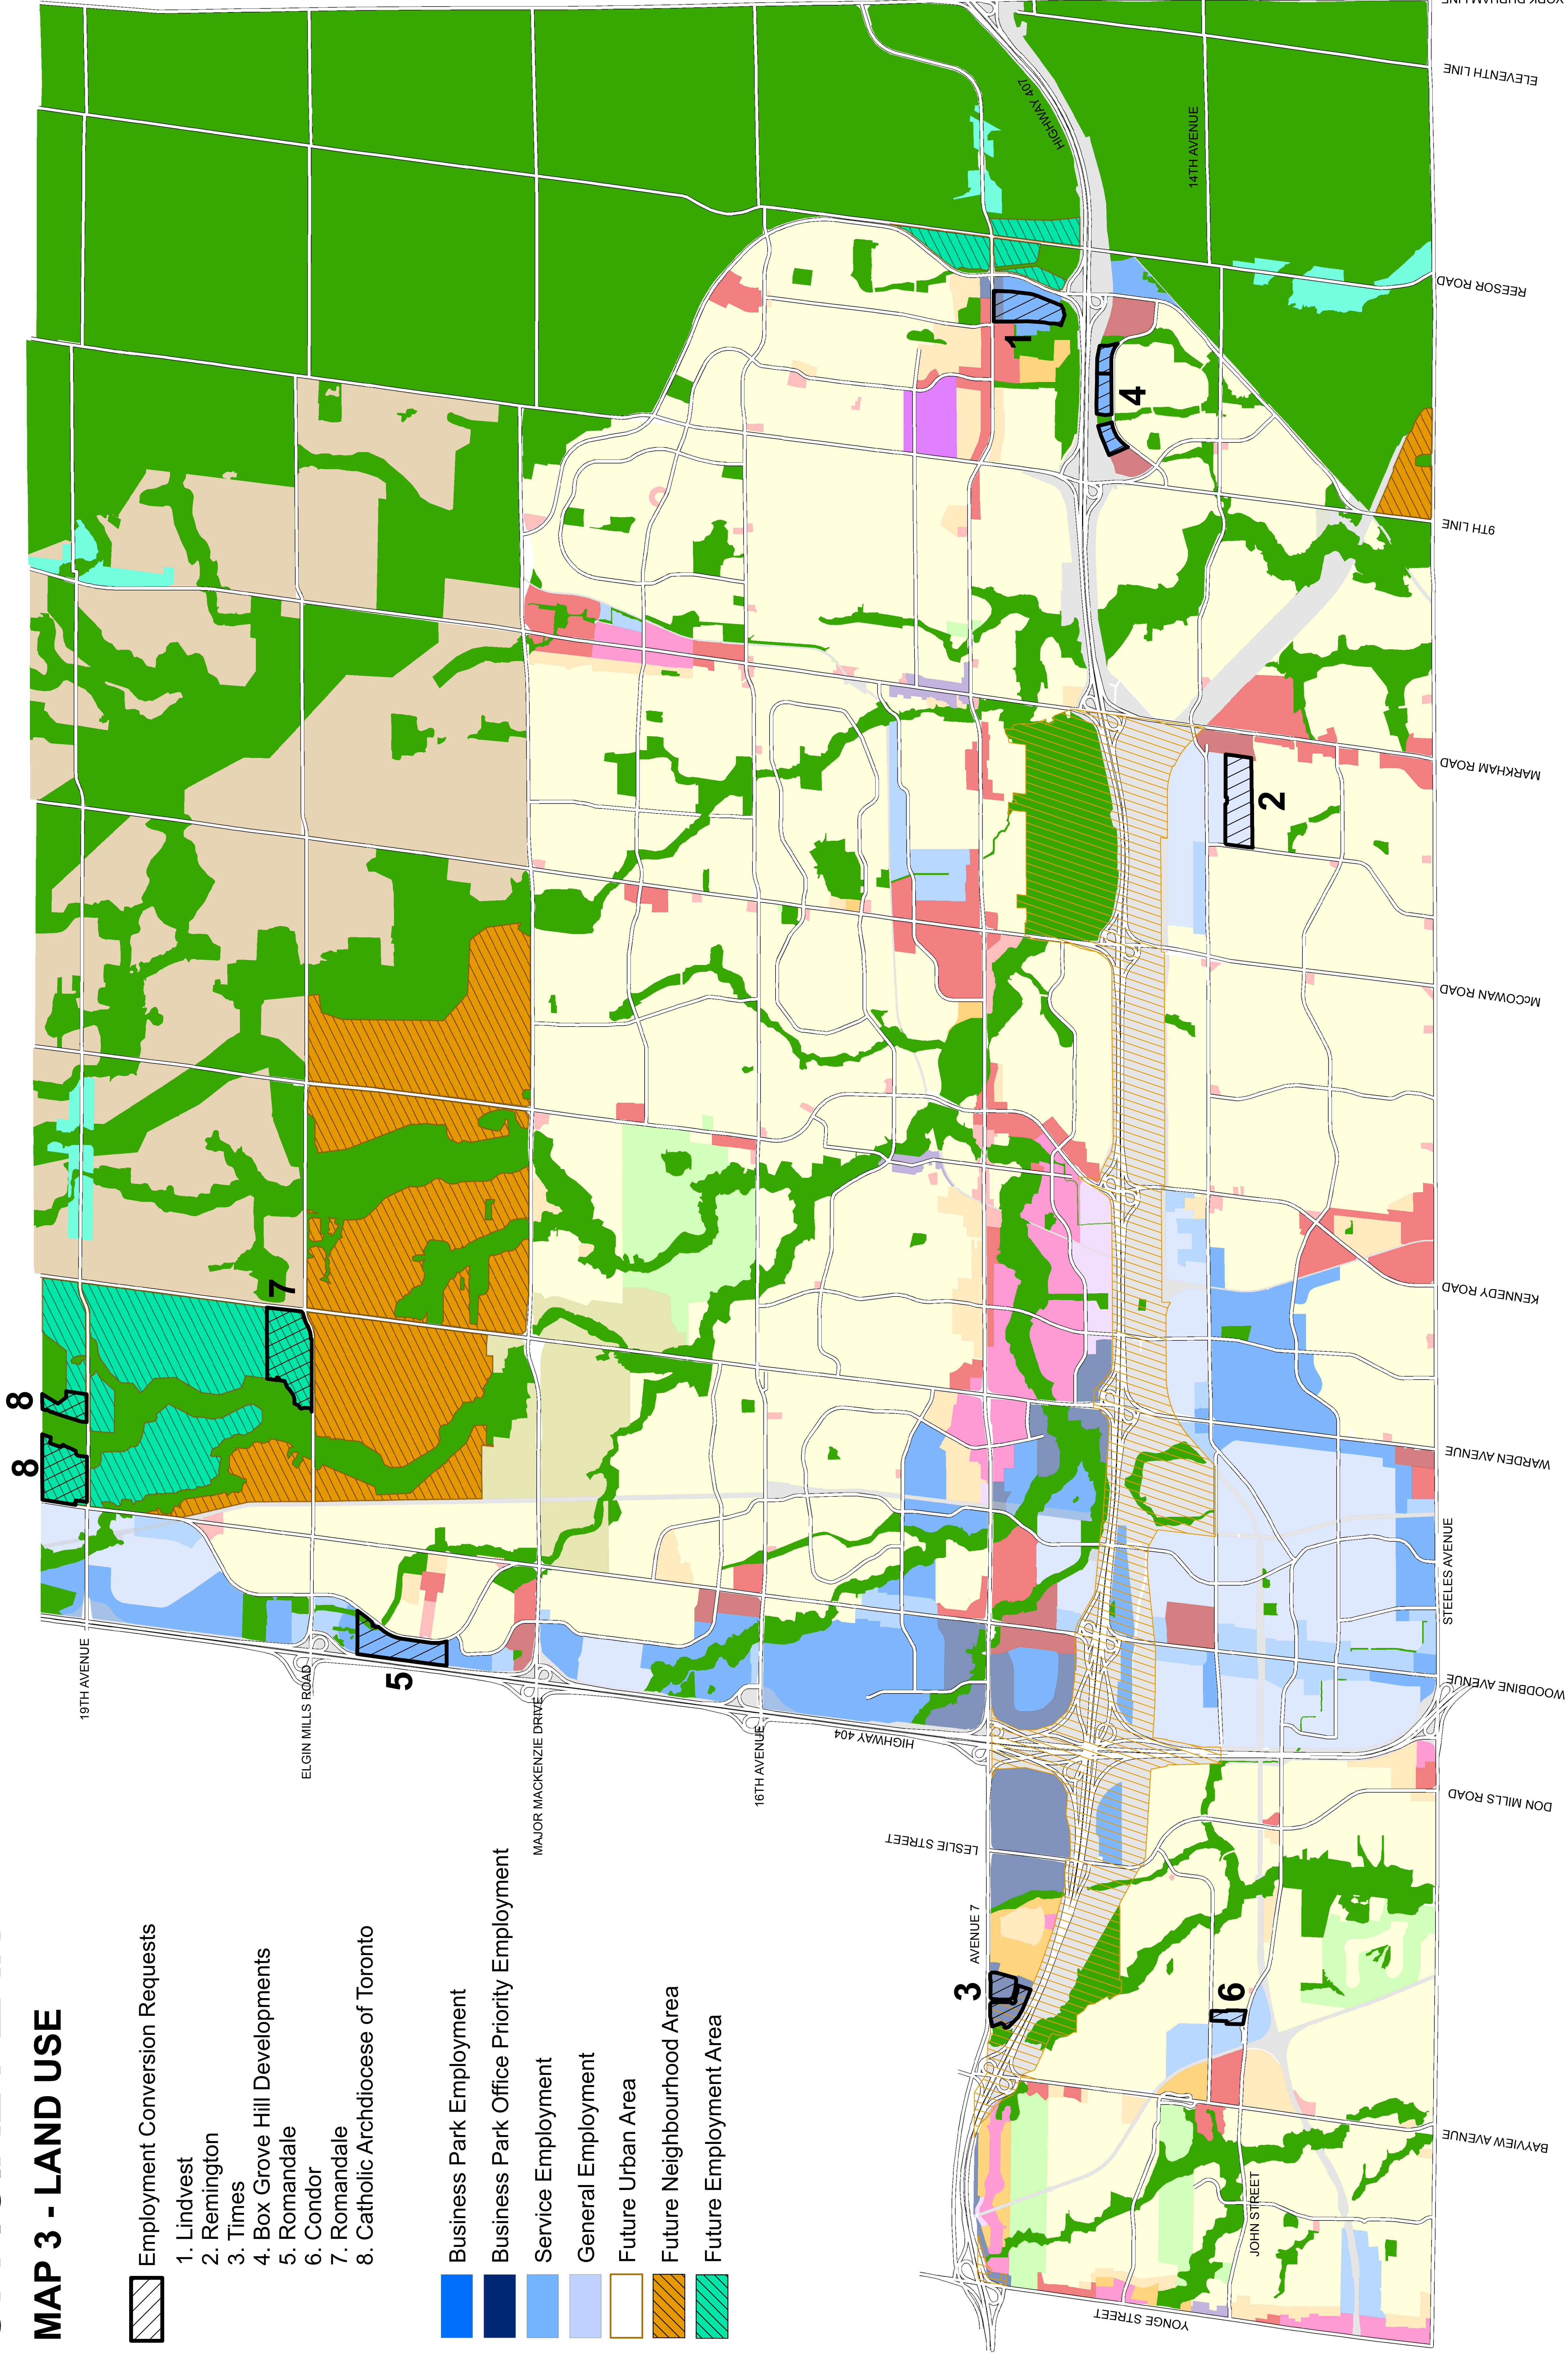

## OFFICIAL PLAN

### MAP 3 - LAND USE

Employment Conversion Requests

1. Lindvest
2. Remington
3. Times
4. Box Grove Hill Developments
5. Romandale
6. Condor
7. Romandale
8. Catholic Archdiocese of Toronto

- Business Park Employment
- Business Park Office Priority Employment
- Service Employment
- General Employment
- Future Urban Area
- Future Neighbourhood Area
- Future Employment Area

YORK DURHAM LINE  
 ELEVENTH LINE  
 RESSOR ROAD  
 9TH LINE  
 MARKHAM ROAD  
 MCCOWAN ROAD  
 KENNEDY ROAD  
 WARDEN AVENUE  
 STEELES AVENUE  
 WOODBINE AVENUE  
 DON MILLS ROAD  
 BAYVIEW AVENUE